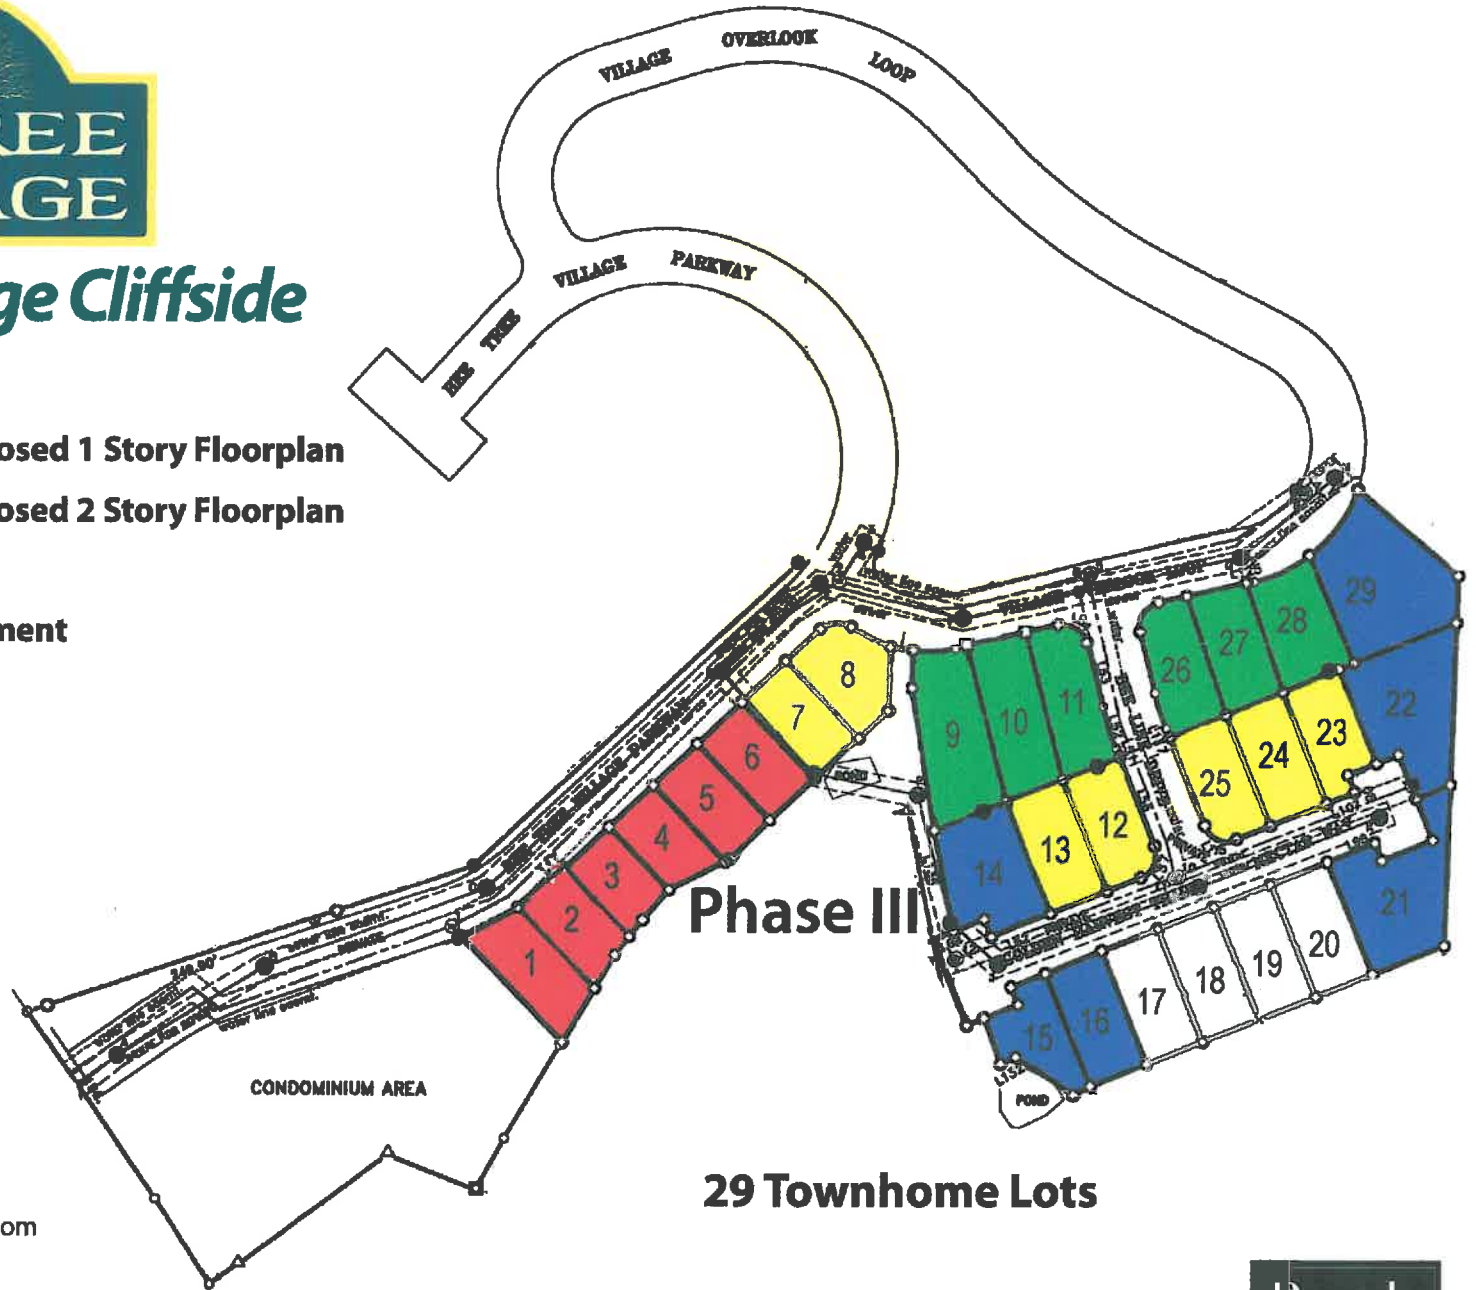

Bee Tree Village Cliffside

-  Available - Proposed 1 Story Floorplan
-  Available - Proposed 2 Story Floorplan
-  Reserved
-  Future Development
-  SOLD

For more information contact:

Donette Moore
Office: (828) 254-7221
Mobile: (828) 215-6002
dmoore@beverly-hanks.com